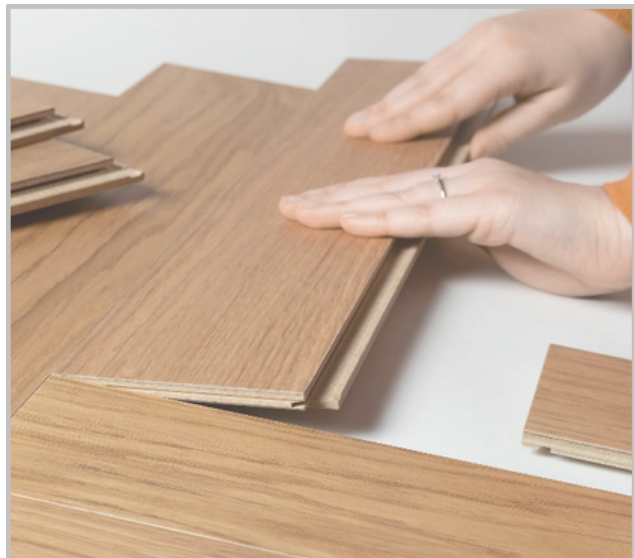

Planet-Approved. Engineered to Last.™

endurematerials.com 866-631-2221