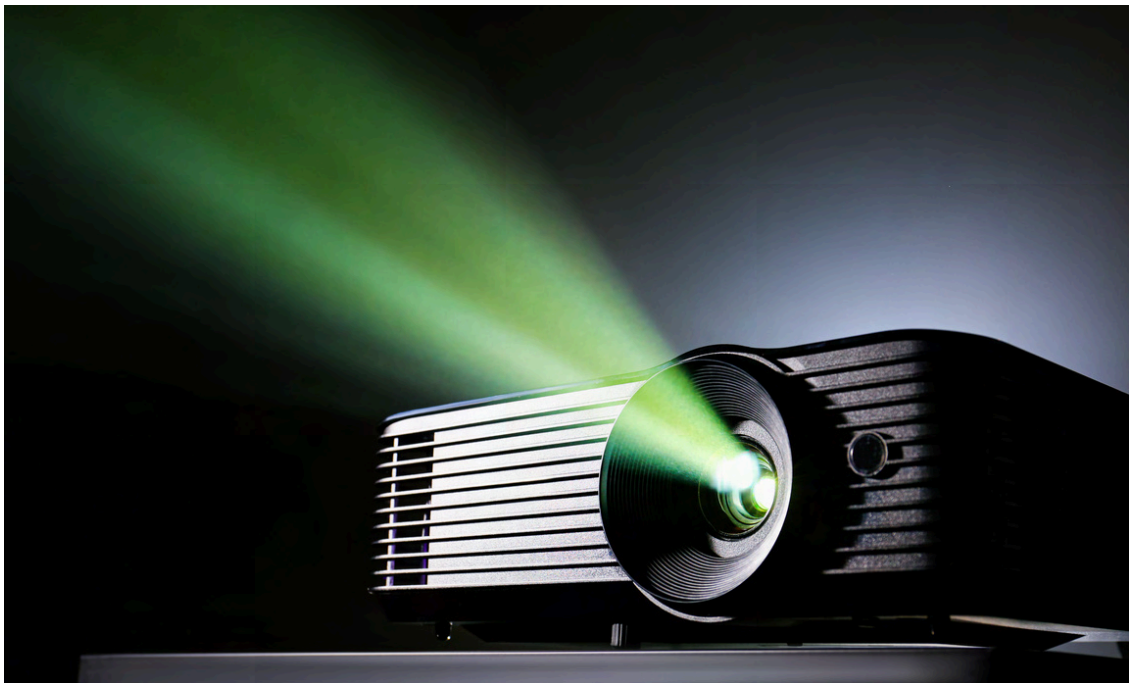

Versatile

A writable & projectable surface offers dual functionality, allowing you to easily jot down notes, ideas, or diagrams while also serving as a high-quality screen for presentations or visual displays. This dual-purpose surface enhances collaboration by providing a space for brainstorming and creative thinking, while also enabling clear and vibrant projections for meetings, lectures, or workshops. Ideal for dynamic workspaces, classrooms, or conference rooms.

Combine practicality and innovation in one solution.