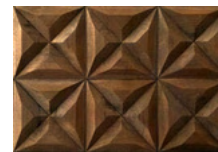

Clover Geometric

The Clover pattern features a beautiful warm and uniform appearance. This clean design accentuates the natural beauty of the sustainably sourced teak wood. Each panel is handcrafted by a furniture maker and varies from 3/8" to 7/8" thick. This is no flimsy veneer but "furniture for the walls," visually striking and unique.

Color: Natural

Color: Chocolate

- Case Contents: 5 pcs. (11.0 sq. ft.)
- Panel: 21-7/8" x 14-9/16"
- Thickness: 3/8" - 7/8"
- Case Size: 22-1/2" L x 6" W x 15" H (27 lbs.)

endurematerials.com

866-631-2221